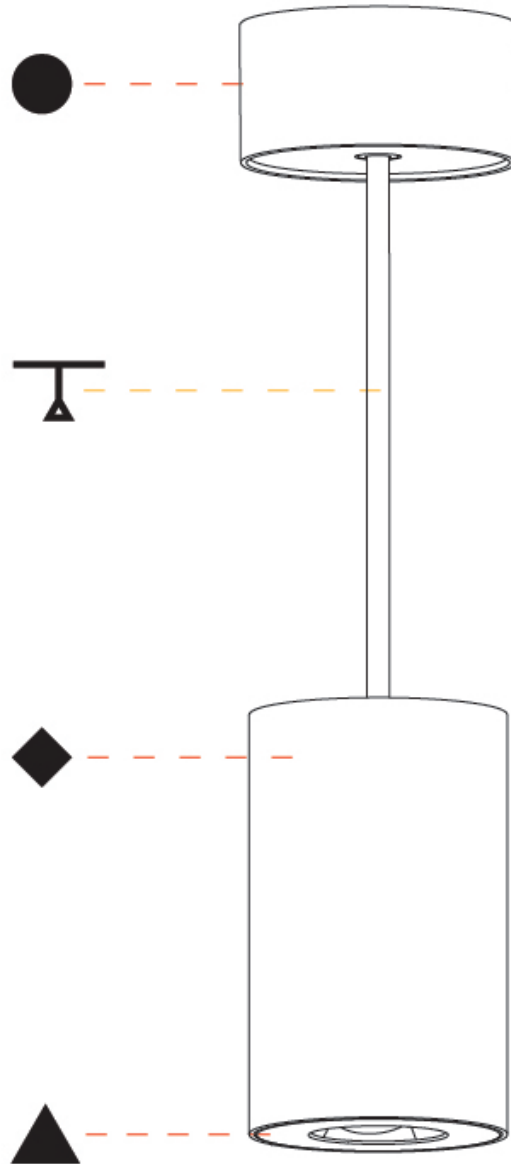

OIKO PRO ROUND SUSPENSION

A300395-

PROJECT _____

TYPE _____

SPECIFIER _____

QUANTITY _____

DATE _____

A