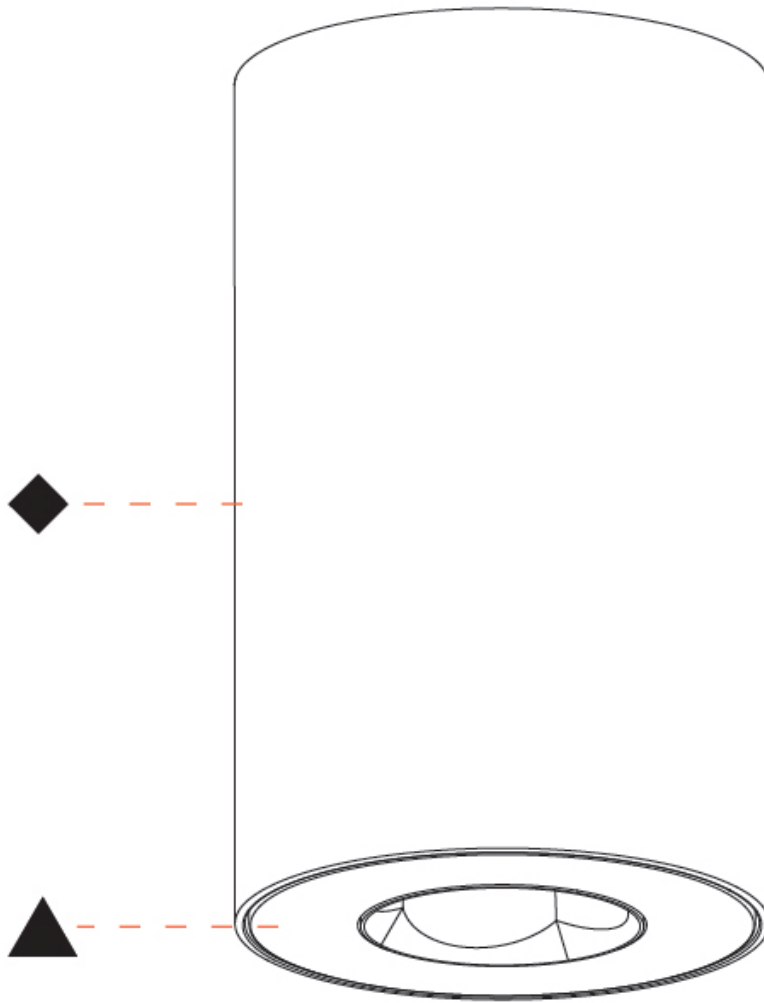

OIKO PRO ROUND SURFACE

A3D231-

PROJECT

TYPE

SPECIFIER

QUANTITY

DATE