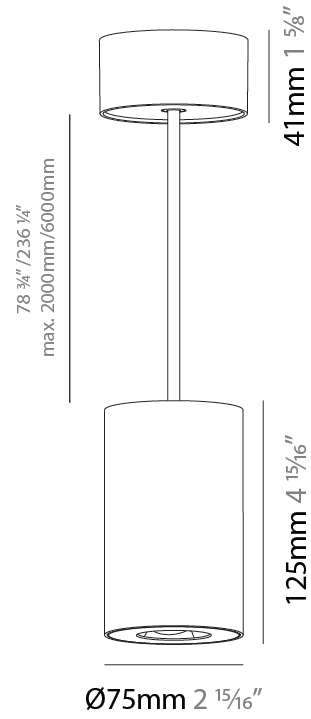

GENERAL

Series: Oiko Pro Round
Brand: Prolicht
Division: Architectural
Mounting Type: Suspension
Mounting Location: Ceiling
Subcategory: Pendant

PHYSICAL

Shape: Cylinder
Diameter (mm): 75
Diameter (in): 2 ¹⁵/₁₆
Height (mm): 125
Height (in): 4 ¹⁵/₁₆
Light Distribution: Direct
Weight (kg): 0.769
Fixture Finish: SSR / BKV / CWI / CRY / HAB / UFT / ITA / RUA / FTG / MYG / LOD / PUS / FRO / FUP / KIA / POP / BLS / SPG / MEY / GOH / GUM / CHC / COM / ABZ / JAG / OBR / MOS / ROR
Fixture Material: Metal
Cable Details: 2,000mm / 6,000mm Cable - Options : Transparent, Black, White, Red, Orange

ELECTRICAL

Lamp Type: LED (Zhaga Standard)
Input Wattage (W): 12.9
Dimming: Tri-Mode (Non-Dimming and Phase Dimming (120Vac only) and 0-10V Dimming)
Driver Included: No
Driver Location: Remote
Driver Type: Constant Current - Universal
Driver Class: Class 2
Input Voltage (V): 120 - 277
Constant Current (MA): 350

LED

Color Temperature (°K): 2700 / 3000 / 3500 / 4000
Max. Delivered Lumen (lm): 1293 / 1289 / 1350 / 1362
Nominal Lumen (lm): 1473 / 1468 / 1538 / 1552
CRI: >90 CRI
Lamp Life (hrs): 50000

OPTICAL

Reflector°: 50
Adjustability: Fixed

RATINGS AND CERTIFICATIONS

Certified By: Certified for North American Standards
IP rating: IP20

PROJECT _____
TYPE _____
SPECIFIER _____
QUANTITY _____
DATE _____