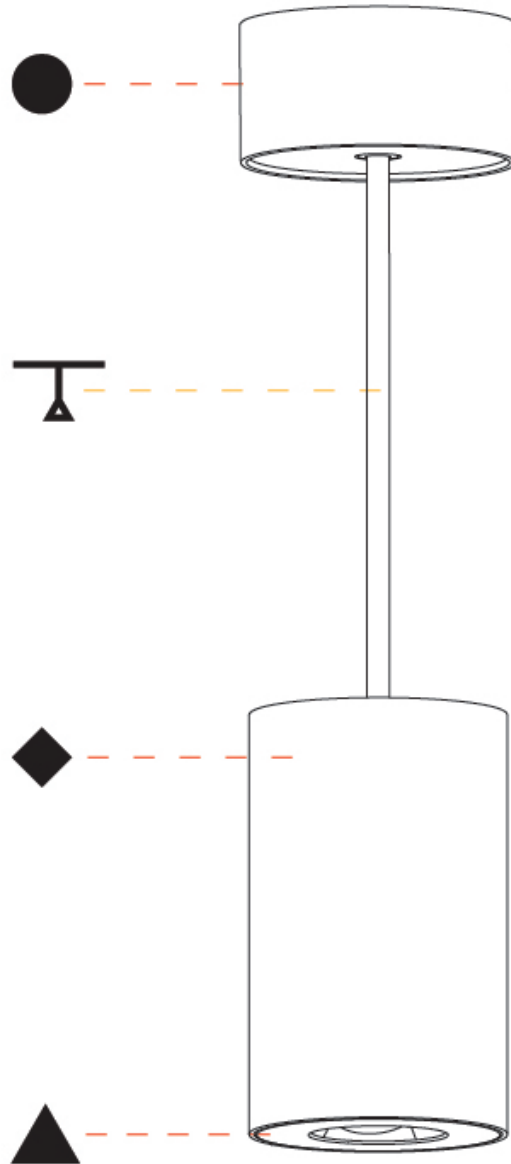

OIKO PRO ROUND SUSPENSION

A300394-

PROJECT _____

TYPE _____

SPECIFIER _____

QUANTITY _____

DATE _____

A