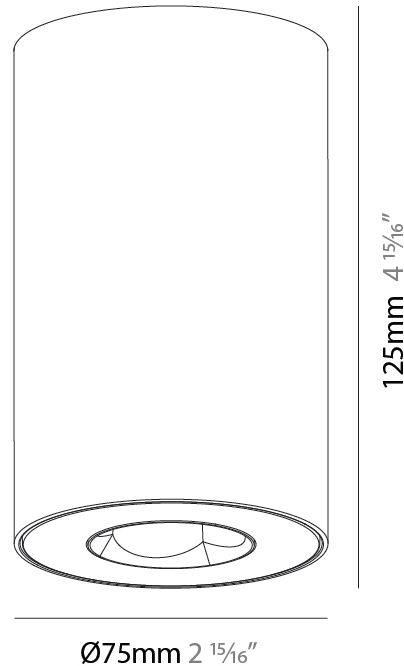

GENERAL

Series: Oiko Pro Round
Brand: Prolicht
Division: Architectural
Mounting Type: Surface
Mounting Location: Ceiling
Subcategory: Downlight

PHYSICAL

Shape: Cylinder
Diameter (mm): 75
Diameter (in): 2 15/16
Height (mm): 125
Height (in): 4 15/16
Light Distribution: Direct
Weight (kg): 0.452
Fixture Finish: SSR / BKV / CWI / CRY / HAB / UFT / ITA / RUA / FTG / MYG / LOD / PUS / FRO / FUP / KIA / POP / BLS / SPG / MEY / GOH / GUM / CHC / COM / ABZ / JAG / OBR / MOS / ROR
Fixture Material: Metal

ELECTRICAL

Lamp Type: LED (Zhaga Standard)
Input Wattage (W): 13
Total Output Wattage (W): 11.8
Dimming: Tri-Mode (Non-Dimming and Phase Dimming (120Vac only) and 0-10V Dimming)
Driver Included: Yes
Driver Location: Integrated
Driver Type: Constant Current - Universal
Driver Class: Class 2
Input Voltage (V): 120 - 277
Constant Current (MA): 350
Upon Request: Remote: 0-10Vdc dimming / Phase dimming 120Vac / Non-dimming 120/277Vac (No Cover Plate)

LED

Color Temperature (°K): 2700 / 3000 / 3500 / 4000
Max. Delivered Lumen (lm): 1218 / 1214 / 1272 / 1283
Nominal Lumen (lm): 1473 / 1468 / 1538 / 1552
CRI: >90 CRI
Lamp Life (hrs): 50000

OPTICAL

Reflector°: 34
Adjustability: Fixed

RATINGS AND CERTIFICATIONS

Certified By: Certified for North American Standards
IP rating: IP20