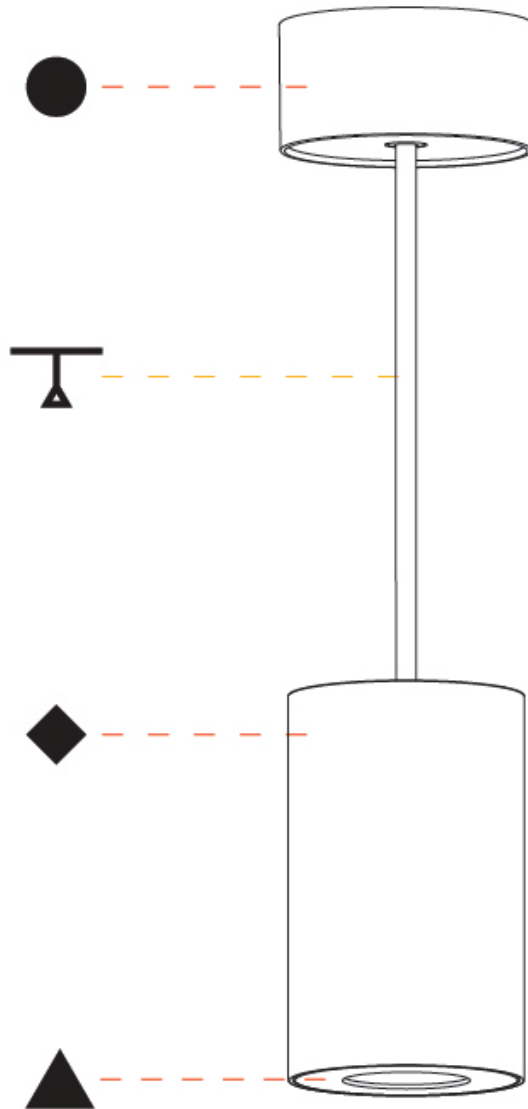

OIKO PRO ROUND SUSPENSION

A300392-

PROJECT _____

TYPE _____

SPECIFIER _____

QUANTITY _____

DATE _____

A