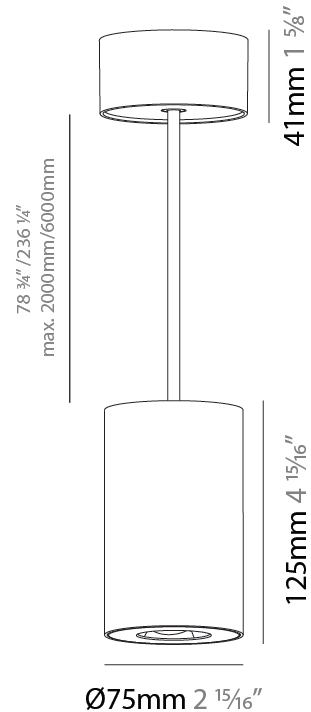

GENERAL

Series: Oiko Pro Round
Brand: Prolicht
Division: Architectural
Mounting Type: Suspension
Mounting Location: Ceiling
Subcategory: Pendant

PHYSICAL

Shape: Cylinder
Diameter (mm): 75
Diameter (in): 2 ¹⁵/₁₆
Height (mm): 125
Height (in): 4 ¹⁵/₁₆
Light Distribution: Direct
Weight (kg): 0.769
Fixture Finish: SSR / BKV / CWI / CRY / HAB / UFT / ITA / RUA / FTG / MYG / LOD / PUS / FRO / FUP / KIA / POP / BLS / SPG / MEY / GOH / GUM / CHC / COM / ABZ / JAG / OBR / MOS / ROR
Fixture Material: Metal
Cable Details: 2,000mm / 6,000mm Cable - Options : Transparent, Black, White, Red, Orange

ELECTRICAL

Lamp Type: LED (Zhaga Standard)
Input Wattage (W): 12.9
Dimming: Tri-Mode (Non-Dimming and Phase Dimming (120Vac only) and 0-10V Dimming)
Driver Included: No
Driver Location: Remote
Driver Type: Constant Current - Universal
Driver Class: Class 2
Input Voltage (V): 120 - 277
Constant Current (MA): 350

LED

Color Temperature (°K): 2700 / 3000 / 3500 / 4000
Max. Delivered Lumen (lm): 1377 / 1372 / 1438 / 1451
Nominal Lumen (lm): 1473 / 1468 / 1538 / 1552
CRI: >90 CRI
Lamp Life (hrs): 50000

OPTICAL

Reflector°: 60
Adjustability: Fixed

RATINGS AND CERTIFICATIONS

Certified By: Certified for North American Standards
IP rating: IP20

PROJECT
TYPE
SPECIFIER
QUANTITY
DATE