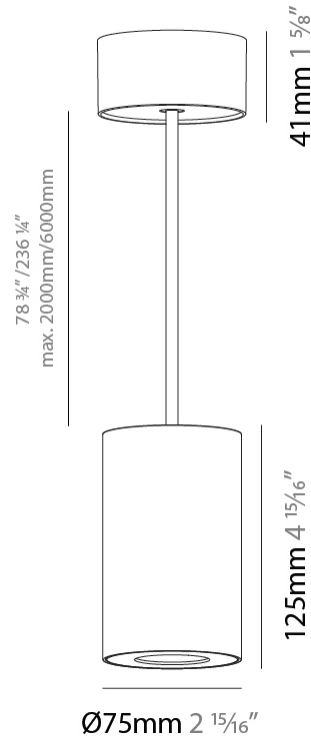

GENERAL

Series: Oiko Pro Round
Brand: Prolicht
Division: Architectural
Mounting Type: Suspension
Mounting Location: Ceiling
Subcategory: Pendant

PHYSICAL

Shape: Cylinder
Diameter (mm): 75
Diameter (in): 2 ¹⁵/₁₆
Height (mm): 125
Height (in): 4 ¹⁵/₁₆
Light Distribution: Direct
Weight (kg): 0.81
Fixture Finish: SSR / BKV / CWI / CRY / HAB / UFT / ITA / RUA / FTG / MYG / LOD / PUS / FRO / FUP / KIA / POP / BLS / SPG / MEY / GOH / GUM / CHC / COM / ABZ / JAG / OBR / MOS / ROR
Fixture Material: Metal
Cable Details: 2,000mm / 6,000mm Cable - Options : Transparent, Black, White, Red, Orange

ELECTRICAL

Lamp Type: LED (Zhaga Standard)
Input Wattage (W): 13.7
Dimming: Tri-Mode (Non-Dimming and Phase Dimming (120Vac only) and 0-10V Dimming)
Driver Included: No
Driver Location: Remote
Driver Type: Constant Current - Universal
Driver Class: Class 2
Input Voltage (V): 120 - 277
Constant Current (MA): 350

LED

Color Temperature (°K): 2700 / 3000 / 3500 / 4000
Max. Delivered Lumen (lm): 954 / 1028 / 1088 / 1091
Nominal Lumen (lm): 1246 / 1342 / 1396 / 1424
CRI: >90 CRI
Lamp Life (hrs): 50000

OPTICAL

Reflector°: 14
Adjustability: Fixed

RATINGS AND CERTIFICATIONS

Certified By: Certified for North American Standards
IP rating: IP20