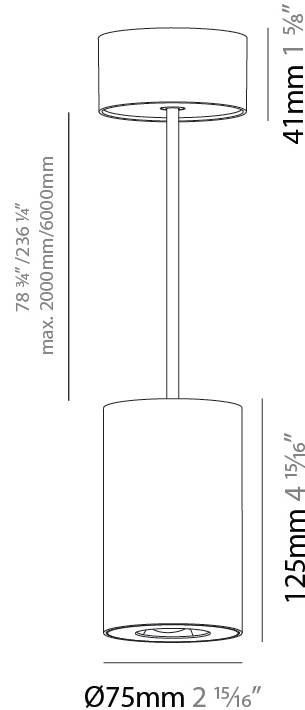

GENERAL

Series: Oiko Pro Round
Brand: Prolicht
Division: Architectural
Mounting Type: Suspension
Mounting Location: Ceiling
Subcategory: Pendant

PHYSICAL

Shape: Cylinder
Diameter (mm): 75
Diameter (in): 2 ¹⁵/₁₆
Height (mm): 125
Height (in): 4 ¹⁵/₁₆
Light Distribution: Direct
Weight (kg): 0.769
Fixture Finish: SSR / BKV / CWI / CRY / HAB / UFT / ITA / RUA / FTG / MYG / LOD / PUS / FRO / FUP / KIA / POP / BLS / SPG / MEY / GOH / GUM / CHC / COM / ABZ / JAG / OBR / MOS / ROR
Fixture Material: Metal
Cable Details: 2,000mm / 6,000mm Cable - Options : Transparent, Black, White, Red, Orange

ELECTRICAL

Lamp Type: LED (Zhaga Standard)
Input Wattage (W): 12.9
Dimming: Tri-Mode (Non-Dimming and Phase Dimming (120Vac only) and 0-10V Dimming)
Driver Included: No
Driver Location: Remote
Driver Type: Constant Current - Universal
Driver Class: Class 2
Input Voltage (V): 120 - 277
Constant Current (MA): 350

LED

Color Temperature (°K): 2700 / 3000 / 3500 / 4000
Max. Delivered Lumen (lm): 1218 / 1214 / 1272 / 1283
Nominal Lumen (lm): 1473 / 1468 / 1538 / 1552
CRI: >90 CRI
Lamp Life (hrs): 50000

OPTICAL

Reflector°: 34
Adjustability: Fixed

RATINGS AND CERTIFICATIONS

Certified By: Certified for North American Standards
IP rating: IP20