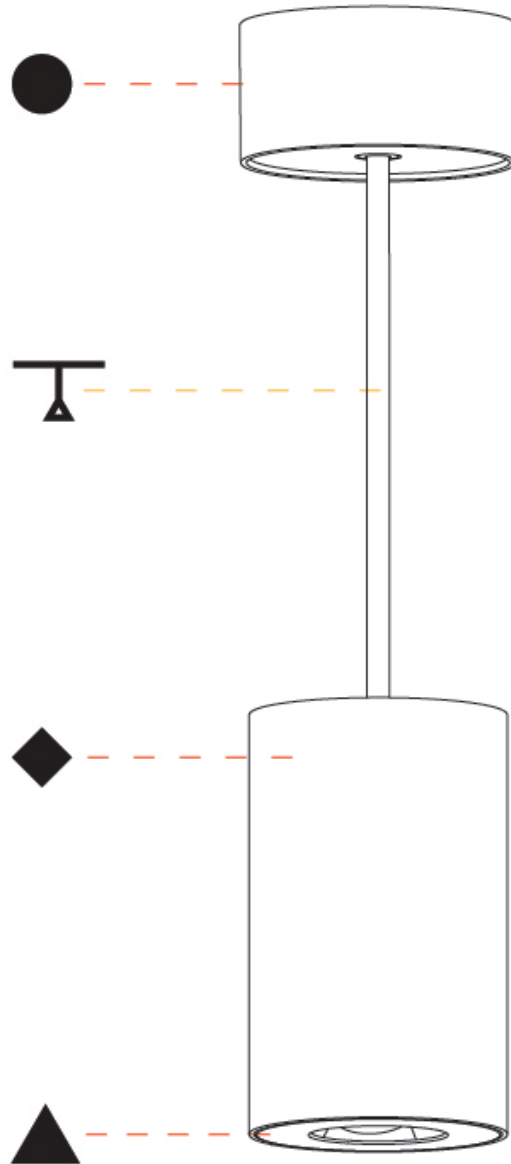

OIKO PRO ROUND SUSPENSION

A300393-

PROJECT _____

TYPE _____

SPECIFIER _____

QUANTITY _____

DATE _____

A